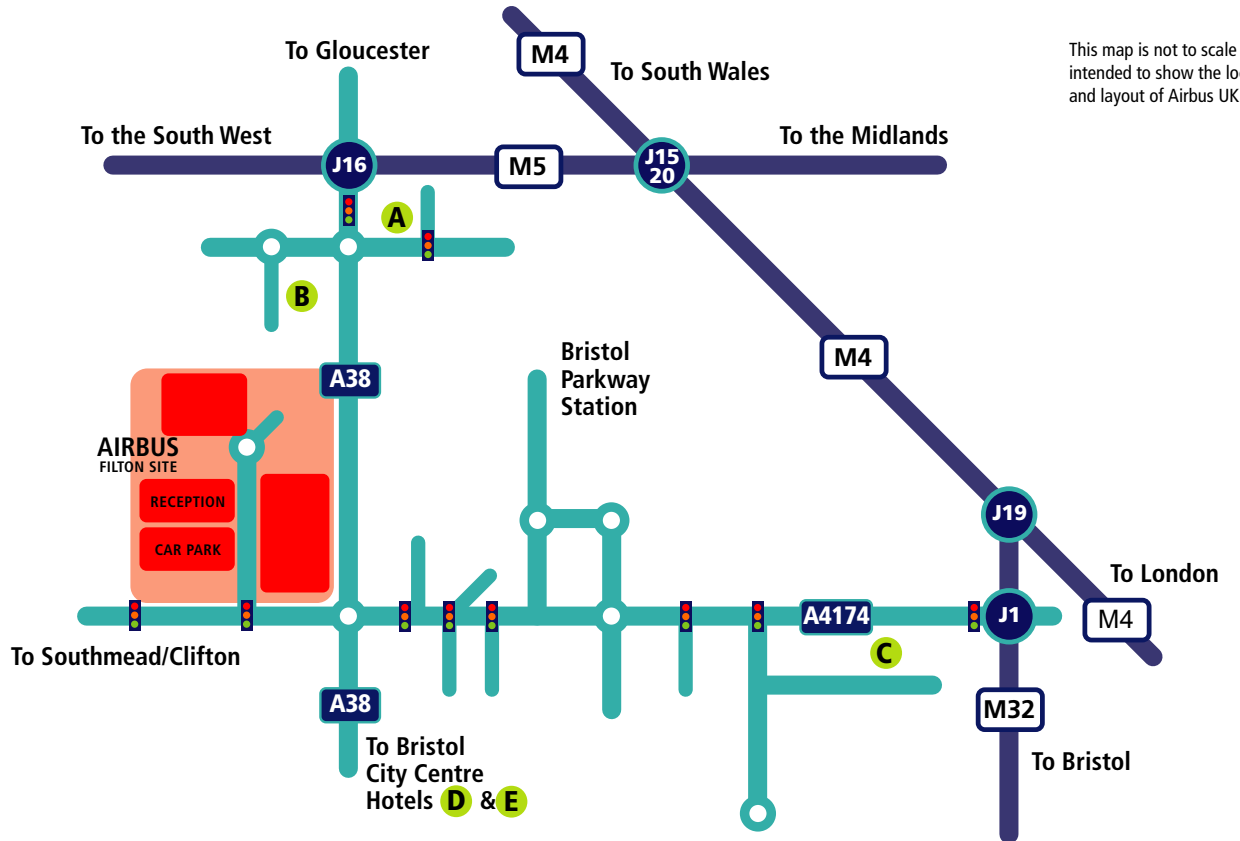

### Travelling on the M5

Exit the motorway at junction 16 joining A38 to Bristol. Proceed along the A38 for 2.5 miles to the second roundabout. Take the third exit B4056 (Southmead Road) and at the first set of traffic lights turn right into Golf Course Lane. Visitors reception is 200 yards on the left.

### Travelling on the M4 FROM WALES

At M4 junction 20, join the M5 to the South West and follow above directions from M5.

### Travelling on the M4 FROM LONDON

Take exit 19 onto the M32. Exit M32 at Junction 1, take third exit A4174 to Filton. Proceed for 2 miles to the second roundabout (A4174 junction with A38) and take the second exit B4056 to Southmead. At the first set of traffic lights turn right into Golf Course Lane. Visitor reception is 200 yards on the left.

### Travelling from BRISTOL CITY CENTRE

Take the A38 from the city centre. Follow this for approx 6 miles towards Filton until you come to a large roundabout. Take the first exit B4056 (Southmead Road) and at the first set of traffic lights turn right into Golf Course Lane. Visitor reception is 200 yards on the left.