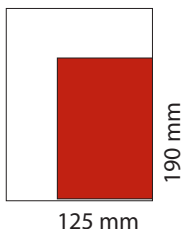

## Advertisement sizes

Full page

	Cost (excluding VAT)			
	1 issue	2 issues	3 issues	4 issues
Full price	£1215	£2308	£3276	£4132
AILU member	£972	£1846	£2621	£3306

Half page

horizontal

vertical

	Cost (excluding VAT)			
	1 issue	2 issues	3 issues	4 issues
Full price	£635	£1208	£1707	£2153
AILU member	£510	£966	£1365	£1722