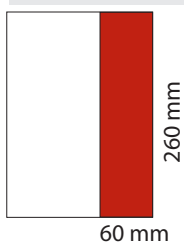

Full column

	Cost (excluding VAT)			
	1 issue	2 issues	3 issues	4 issues
Full price	£425	£796	£1134	£1439
AILU member	£342	£636	£909	£1150