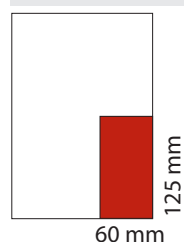

Half column

	Cost (excluding VAT)			
	1 issue	2 issues	3 issues	4 issues
Full price	£210	£399	£573	£709
AILU member	£168	£321	£458	£567

Graphics must be high resolution (300 dpi) and submitted copy-ready as a PDF, JPG or TIFF file